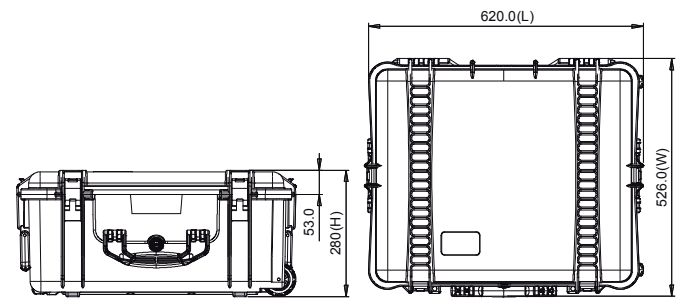

TECHNICAL DRAWING

* cubed foam

APPROVALS
ATA 300
IP67
STANAG 4280
DS 81-41

TEST
DROP
IMPACT
HANDLE
WATERTIGHT INTEGRITY
UV COLOR AND MATERIAL
PROTECTION

ACCESSORIES

HPRCCF2700W
CUBED FOAM
USA:HPRCFO (foam only)

HPRCLO
PADLOCK - TSA

HPRCCB2700W
INTERIOR BAG
USA:HPRCIC (internal case)

HPRCORG2700W
LID ORGANIZER

HPRCSD2700W SOFT PADDED
OPEN DECK + DIVIDERS USA:
HPRCDK (divider kit)