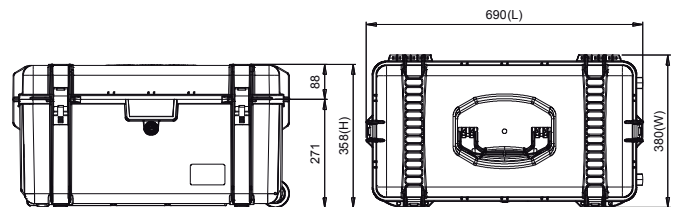

APPROVALS
ATA 300
IP67
STANAG 4280
DS 81-41

TEST
DROP
IMPACT
HANDLE
WATERTIGHT INTEGRITY
UV COLOR AND MATERIAL
PROTECTION

* cubed foam

* interior bag

* soft padded open deck + dividers

ACCESSORIES

HPRCCF4300W
CUBED FOAM
USA:HPRCFO (foam only)

HPRCLO
PADLOCK - TSA

HPRCCB4300W
INTERIOR BAG
USA:HPRCIC (internal case)

HPRCSD4300W SOFT PADDED
OPEN DECK + DIVIDERS USA:
HPRCDK (divider kit)