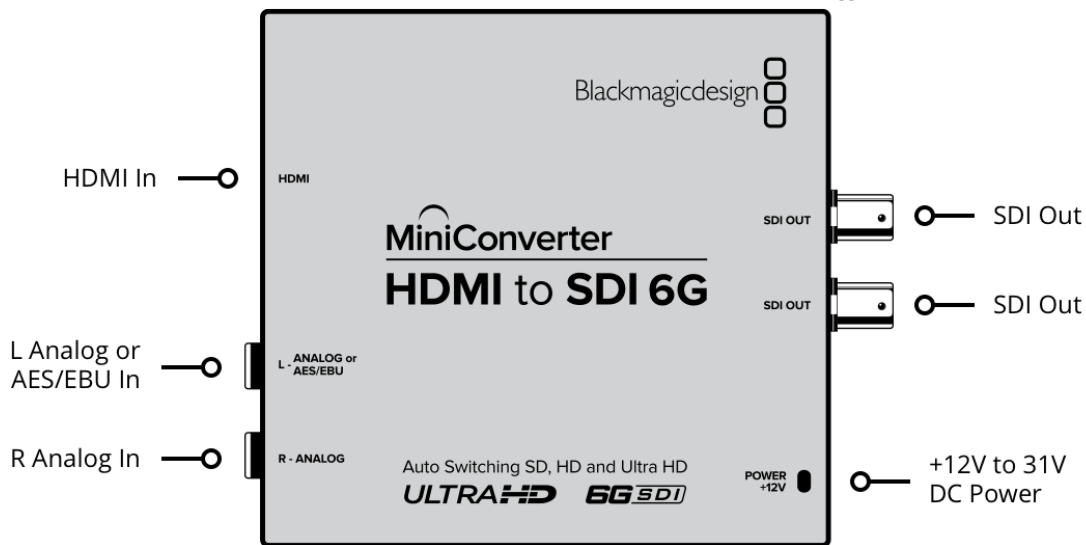

Reclocking

Yes