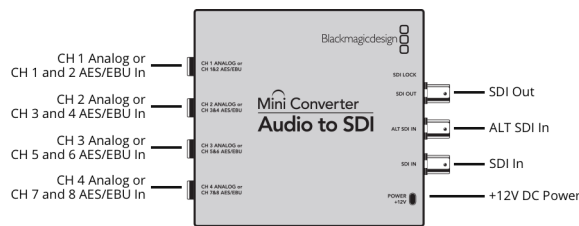

Reclocking

Yes

Standards

SDI Compliance

SMPTE 292M, SMPTE 259M, SMPTE 296M, SMPTE 372M, SMPTE 424M-B, SMPTE 425M, ITU-R BT.656, ITU-R BT.601

SDI Video Rates

SDI video connections are switchable between standard definition and high definition.

SDI Audio Sampling

Television standard sample rate of 48 kHz and 24 bit.

SDI Color Precision

4:2:2, 4:4:4

SDI Color Space

YUV, RGB

SDI Format Support

525i29.97 NTSC, 625i25 PAL
720p50, 720p59.94, 720p60
1080p23.98, 1080p24, 1080p25,
1080p29.97, 1080p30, 1080p50,
1080p59.94, 1080p60
1080PsF23.98, 1080PsF24, 1080PsF25,
1080PsF29.97, 1080PsF30
1080i50, 1080i59.94, 1080i60