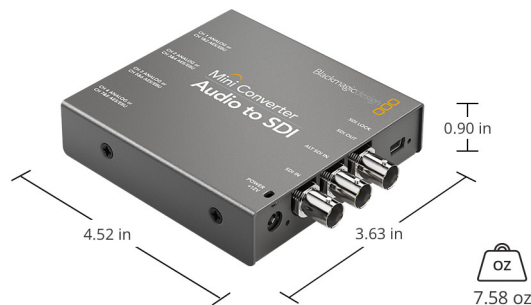

SDI Video Sampling

4:2:2, 4:4:4

SDI Auto Switching

Automatically selects between SD, HD, and 3G-SDI.

2K Format Support

2K DCI 23.98p, 2K DCI 24p, 2K DCI 25p
2K DCI 23.98PsF, 2K DCI 24PsF, 2K DCI 25PsF

Software

Software Control

Mac OS X™ and Windows™ software upgrade via USB.

Internal Software Upgrade

Via included updater application.

Operating Systems

Mac OS X 10.11 El Capitan, macOS Sierra or later.

Windows 8.1 or Windows 10.

Settings Control

Mini Switches or USB software.

Power Requirements

Power Supply

+12V universal power supply included with international socket adapters for all countries. Cable tie point.

Power Consumption

8.40 Watts

Operational Voltage Range

12V DC

Physical Specifications

Environmental Specifications

Operating Temperature: 0° to 40° C
(32° to 104° F)

Storage Temperature: -20° to 45° C
(-4° to 113° F)

Relative Humidity: 0% to 90%
non-condensing