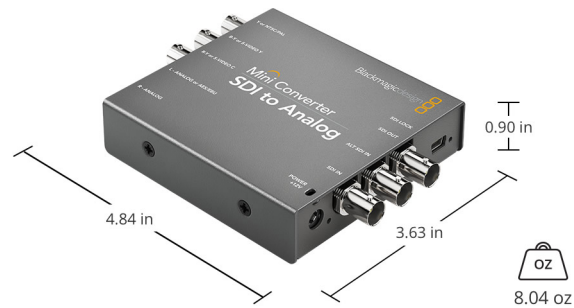

Physical Specifications

Environmental Specifications

Operating temperature
0° to 40° C (32° to 104° F)

Storage temperature
-20° to 45° C (-4° to 113° F)

Relative Humidity
0% to 90% non-condensing

What's Included

Mini Converter SDI to Analog
12V universal power supply with international socket adapters

---

Warranty

3 Year Limited Manufacturer's Warranty.

All items on this website are copyright Blackmagic Design Pty. Ltd. 2017, all rights reserved.
All trademarks are property of their respective owners. MSRP excludes sales taxes/duties and shipping costs.

Blackmagic Design Authorized Reseller