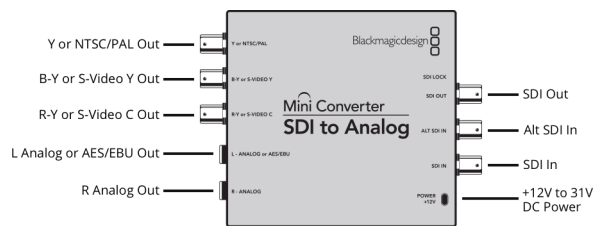

SDI Redundant Input

Automatically switches over if main SDI input is lost.

Multi Rate Support

Auto detection of SD, HD, 2K or 3G-SDI.

Updates and Configuration

USB

Reclocking

Yes