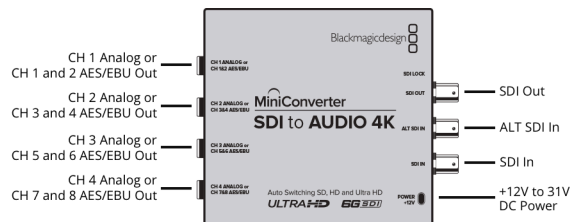

Multi Rate Support

Auto detection of 4K, UHD, 2K, HD or SD-SDI inputs.

Updates and Configuration

USB

Reclocking

Yes

Standards

SDI Compliance

SMPTE 292M, SMPTE 259M, SMPTE 296M, SMPTE 372M, SMPTE424M-B, SMPTE 425M, SMPTE ST-2081, ITU-R BT.656, ITU-R BT.601.

SDI Color Space

YUV, RGB

SDI Auto Switching

Automatically selects between SD, HD, 3G and 6G-SDI.

2K Format Support

2K DCI 23.98p, 2K DCI 24p, 2K DCI 25p, 2K DCI 23.98PsF, 2K DCI 24PsF, 2K 25PsF

Ultra HD Format Support

2160p23.98, 2160p24, 2160p25, 2160p29.97, 2160p30

SDI Video Rates

SDI video connections are switchable between standard definition and high definition.