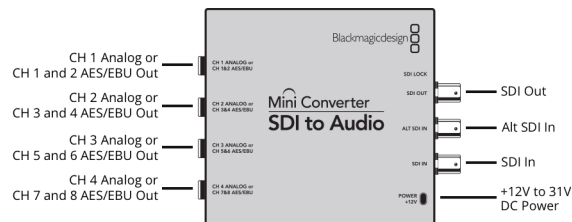

\$195

Connections

SDI Video Input

Switchable between SD, HD, and 3G-SDI.

SDI Video Output

Automatically matches the SD, HD, and 3G-SDI video input.

Analog Audio

4 channels of professional balanced analog audio with standard 1/4 inch jack connections.

AES/EBU Digital Audio

8 channels of professional balanced digital with standard 1/4 inch jack connections.

SDI Redundant Input

Automatically switches over if main SDI input is lost.

Multi Rate Support

Auto detection of SD, HD, 2K, or 3G-SDI.

Updates and Configuration

Via USB 2.0 high speed. (480 Mb/s)

Reclocking

Yes

Standards

SDI Compliance

SMPTE 292M, SMPTE 259M, SMPTE 296M, SMPTE 372M, SMPTE 424M-B, SMPTE 425M, ITU-R BT.656, ITU-R BT.601

SDI Video Rates

SDI video connections are switchable between standard definition and high definition.

SDI Audio Sampling

Television standard sample rate of 48 kHz and 24 bit.

SDI Color Precision

4:2:2, 4:4:4

SDI Color Space