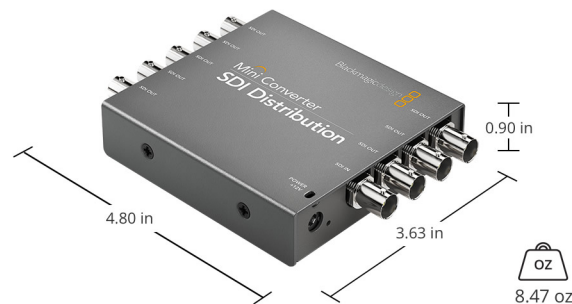

2K Format Support

2K DCI 23.98p, 2K DCI 24p, 2K DCI 25p
2K DCI 23.98PsF, 2K DCI 24PsF,
2K DCI 25PsF

SDI Audio Sampling

Television standard sample rate of
48 kHz and 24 bit.

Operating Systems

Mac OS X 10.11 El
Capitan,
macOS Sierra or later.

Windows 8.1 or
Windows 10.

Power Requirements

Power Supply

+12V universal power supply included
with international socket adapters for all
countries. Cable tie point.

Power Consumption

4.80 Watts

Operational Voltage Range

12 - 31V DC

Physical Specifications

Environmental Specifications

Operating temperature

0° to 40° C (32° to 104° F)

Storage temperature

-20° to 45° C (-4° to 113° F)

Relative Humidity

0% to 90% non-condensing

What's Included

Mini Converter SDI Distribution

12V universal power supply with international socket adapters

---

Warranty

3 Year Limited Manufacturer's Warranty.