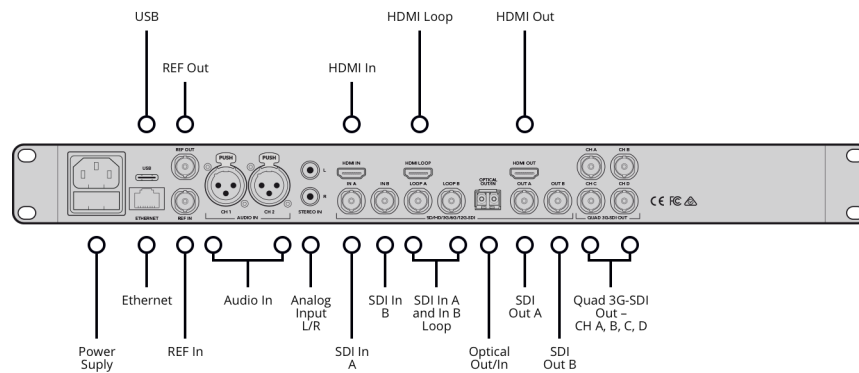

#### SDI Video Input

1x BNC (IN A) – 10-bit SD, HD, 2K, 3G HD levels A and B, 6G and 12G Ultra HD auto switching.

1x BNC (IN B) – 10-bit SD, HD, 2K, 3G HD levels A and B, 6G and 12G Ultra HD auto switching. Usable as 2nd input or for dual link input for 4:2:2 3G or 6G Ultra HD

#### SDI Video Output

1x BNC (OUT A) – 10-bit SD, HD, 2K, 3G HD levels A and B, 6G and 12G Ultra HD auto switching.

1x BNC (OUT B) – 10-bit SD, HD, 2K, 3G HD levels A and B, 6G and 12G Ultra HD auto switching. Usable duplicated output or dual link output for 4:2:2 3G or 6G Ultra HD.

### Computer Interface

USB type C port for software updates and Gigabit Ethernet RJ45 for remote control and configuration.

---

### Processor Interface

Illuminated pushbuttons, status LEDs and LCD with easy to use onscreen menus.

---

---