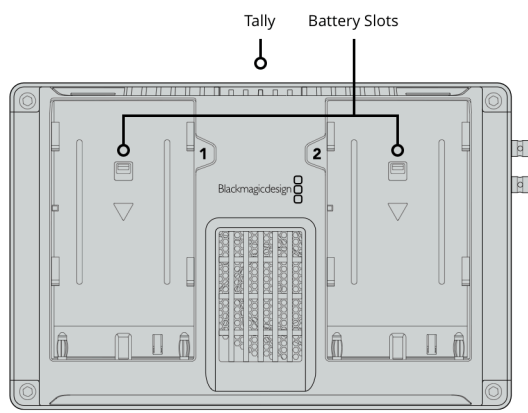

5 Inch 1080p60 Touchscreen