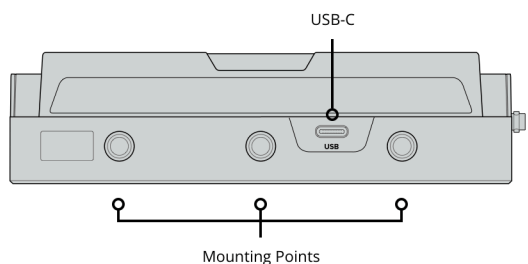

5 Inch 1080p60 Touchscreen