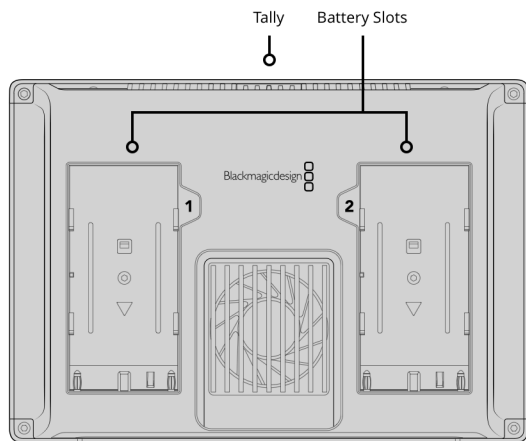

SD Interface

Dual UHS-I SD slots.

Storage Type

SDXC UHS-I and SDHC UHS-I SD cards.

Supports DS, HS, SDR12, SDR25, DDR50, SDR50 and SDR104 SD cards.

Computer Interface

1 x USB Type-C for initial setup, software updates and Video Assist Utility software control.