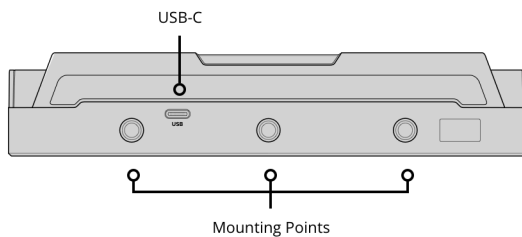

SD Interface

Dual UHS-I SD slots.

Storage Type

SDXC UHS-I and SDHC UHS-I SD cards.

Supports DS, HS, SDR12, SDR25, DDR50, SDR50 and SDR104 SD cards.

Computer Interface

1 x USB Type-C for initial setup, software updates and Video Assist Utility software control.