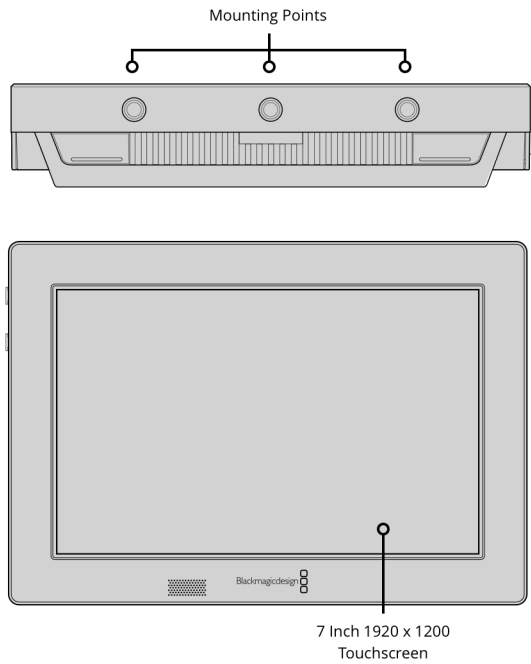

SD Interface

Dual UHS-I SD slots.

Storage Type

SDXC UHS-I and SDHC UHS-I SD cards.

Supports DS, HS, SDR12, SDR25, DDR50, SDR50 and SDR104 SD cards.

Computer Interface

1 x USB Type-C for initial setup, software updates and Video Assist Utility software control.