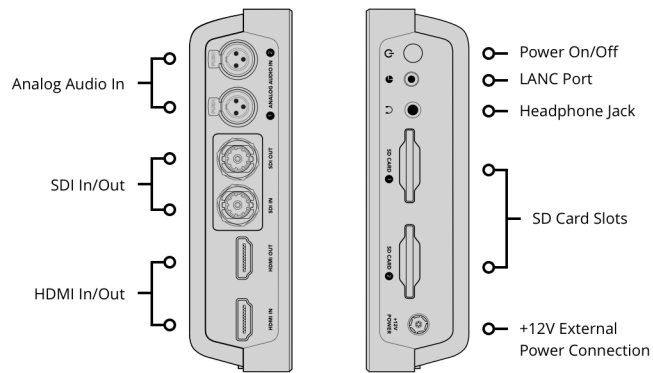

SDI Audio Outputs

16 channels embedded via SDI

HDMI Audio Inputs

8 channels embedded via HDMI

HDMI Audio Outputs

8 channels embedded via HDMI

Remote Control

1 x 2.5mm LANC for Record Start and Stop.

SD Interface

Dual UHS-I SD slots.

Storage Type

SDXC UHS-I and SDHC UHS-I SD cards.

Supports DS, HS, SDR12, SDR25, DDR50, SDR50 and SDR104 SD cards.

Computer Interface

1 x USB Type-C for initial setup, software updates and Video Assist Utility software control.