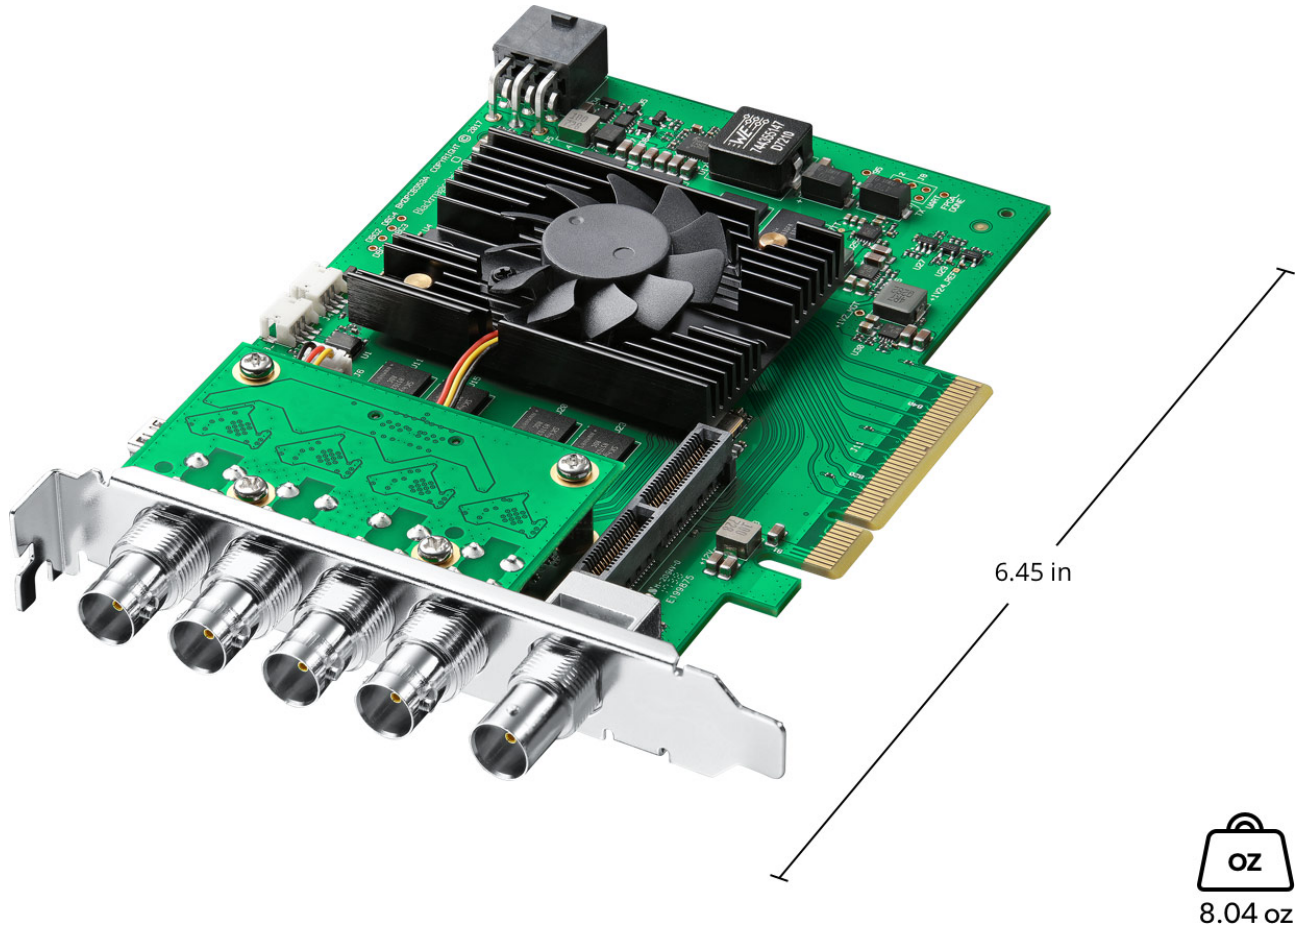

Physical Specifications

Operating Systems

macOS 10.12 Sierra,
macOS 10.13 High Sierra or later,

Windows 7, 8.1 and 10, all 64-bit.

Linux

Power Requirements

Power Consumption

19 Watt