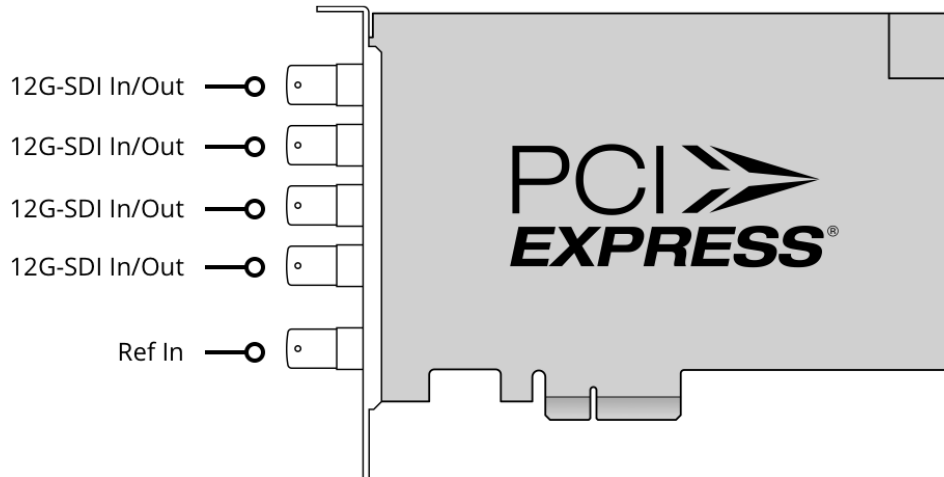

Supported Codecs

AVC-Intra, AVCHD, Canon XF MPEG2,
Digital SLR, DV-NTSC, DV-PAL,
DVCPRO50, DVCPROHD, DPX, HDV,
XDCAM EX, XDCAM HD, XDCAM
HD422, DNxHR & DNxHD, Apple
ProRes 4444, Apple ProRes 422 HQ,
Apple ProRes 422, Apple ProRes LT,
Apple ProRes 422 Proxy,
Uncompressed 8-bit 4:2:2,
Uncompressed 10-bit 4:2:2,
Uncompressed 10-bit 4:4:4.

Software

Software Included

DaVinci Resolve, Media Express, Disk
Speed Test, LiveKey, Blackmagic
Desktop Video Utility and Blackmagic
driver on Mac OS and Windows.
Media Express, Blackmagic Desktop
Video Utility and Blackmagic driver
on Linux.

Internal Software Upgrade

Firmware built into software driver.
Loaded at system start or via
updater software.

Physical Installation

PCI Express 8 lane generation 3,
compatible with 8, 16 lane PCI
Express slots on Mac OS, Windows
and Linux. Please check the Support
pages to see the full
system requirements.