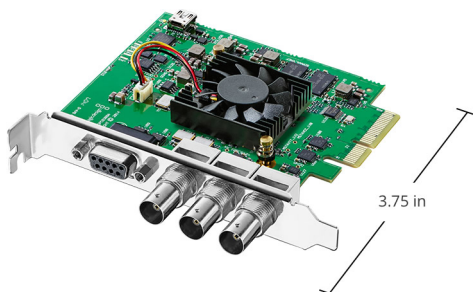

Processing

Colorspace Conversion

Hardware based real time.

HD Down Conversion

Built in, high quality hardware down converter outputs HD or SD on SDI output. Selectable between letterbox, anamorphic 16:9 and center cut 4:3 styles.

HD Up Conversion

Software based up conversion from SD to 720HD or 1080HD on capture. Selectable between 4:3 pillarbox, 14:9 pillarbox and 16:9 zoom.

Cross Conversion

Software based cross conversion from 720HD to 1080HD and 1080HD to 720HD on playback.

Real Time Effects

Final Cut Pro X internal effects. Premiere Pro CC Mercury Playback Engine effects. Avid Media Composer™ internal effects. DaVinci Resolve.

Operating Systems

Mac OS X 10.11 El Capitan, macOS Sierra or later.

Windows 7, 8.1 and 10, all 64-bit.

Linux

EMC Certifications

FCC, CE and C-Tick

Physical Specifications

4.5 oz

Environmental Specifications

Operating Temperature

5° to 40° C (32° to 104° F)

Storage Temperature

-20° to 45° C (-4° to 113° F)

Relative Humidity

0% to 90% non-condensing

What's Included

DeckLink SDI 4K
SD card with software and manual