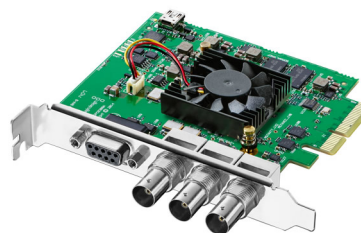

DeckLink SDI 4K

\$295

DeckLink SDI 4K is perfect when you need an SDI only solution but demand the highest quality SDI capture and playback. You get incredible quality 6G-SDI on any PCI Express Mac, Windows or Linux computer. DeckLink SDI 4K is the world's smallest and most affordable multi rate SD/HD and Ultra HD SDI video card that lets you connect to any SD, HD-SDI, 2K and Ultra HD equipment. You also get RS-422 deck control, internal keying and reference input for a complete solution for editing, paint, design and more.

Connections

SDI Video Input

1 x 10-bit SD/HD/2K/4K. Supports 6 Gb/s 4:2:2 and 3 Gb/s 4:4:4

SDI Video Output

1 x 10-bit SD/HD/2K/4K. Supports 6 Gb/s 4:2:2 and 3 Gb/s 4:4:4

SDI Audio Input

16 Channels embedded in HD/2K/4K. 8 Channels embedded in SD.

SDI Audio Output

16 Channels embedded in HD/2K/4K. 8 Channels embedded in SD.

Sync Input

Blackburst in SD, 720p50, 720p59.94, 1080i50 and 1080i59.94 formats or Tri-Sync in any HD, 2K or UHD format.

Device Control

Sony™ compatible RS422 deck control ports. Serial ports TxRx direction reversible under software control.

Computer Interface

PCI Express 4 lane generation 2, compatible with 4,8 and 16 lane PCI Express Slots.