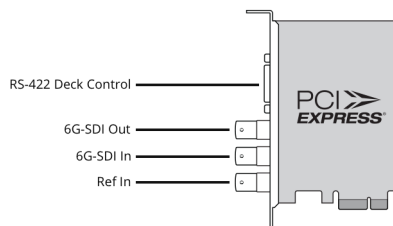

Connections

SDI Video Input

1 x 10-bit SD/HD/2K/4K. Supports 6 Gb/s 4:2:2 and 3 Gb/s 4:4:4

SDI Video Output

1 x 10-bit SD/HD/2K/4K. Supports 6 Gb/s 4:2:2 and 3 Gb/s 4:4:4

SDI Audio Input

16 Channels embedded in HD/2K/4K. 8 Channels embedded in SD.

SDI Audio Output

16 Channels embedded in HD/2K/4K. 8 Channels embedded in SD.

Sync Input

Blackburst in SD, 720p50, 720p59.94, 1080i50 and 1080i59.94 formats or Tri-Sync in any HD, 2K or UHD format.

Device Control

Sony™ compatible RS422 deck control ports. Serial ports TxRx direction reversible under software control.

Computer Interface

PCI Express 4 lane generation 2, compatible with 4,8 and 16 lane PCI Express Slots.