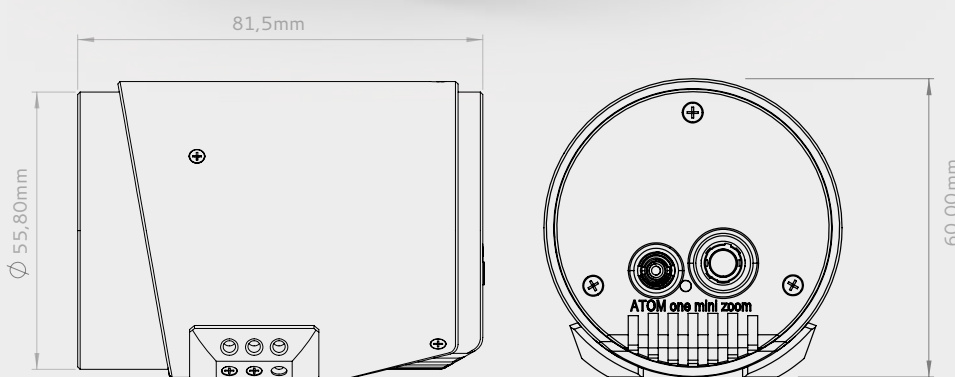

COLOUR

Multi matrix support

Full HD Resolution 1920 x 1080