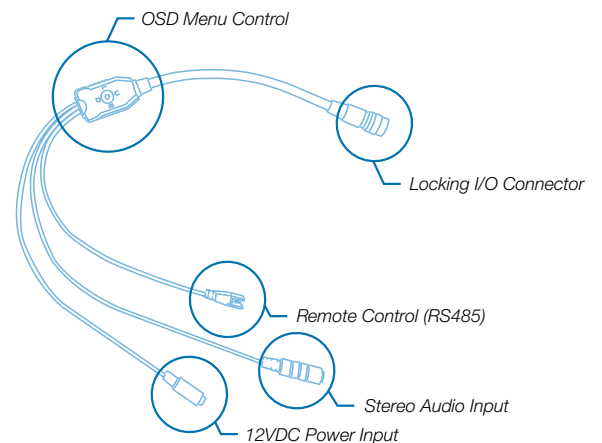

# CV506

Miniature Full-HD Camera (3G/HDSI & HDMI)

**3GSDI**

**HDMI**

**LENS**  
OPTIONS

**RS-485**  
CONTROL

**TRS AUDIO**

The Marshall CV506 captures Full-HD 1920x1080p video at up to 60 fps in a sturdy, durable form factor, and straightforward design. The CV506 is suitable for use in full-HD broadcast and Pro AV workflows including live broadcast productions, sportscast, newscast, reality television, concerts, corporate, government, courtroom, house of worship, and many more.

## PRODUCT FEATURES

- 3G/HDSI and HDMI simultaneous outputs
- 2.5 Megapixel (1/2.86") sensor (4:2:2 color)
- Interchangeable M12 lens mount (includes stock 3.6mm lens (72°H. AOV))
- Full-HD resolutions: 1920 x 1080p, 1920 x 1080i, and 1280 x 720p
- Frame rates: 60, 59.94, 50, 30, 29.97, 25, 24, 23.98 fps
- Remote adjust through RS485 (Visca) or OSD menu joystick
- Wide range of picture adjustment settings including paint (red/blue), white balance, gain control, pedestal (blacks), white clip, exposure, gamma, and more