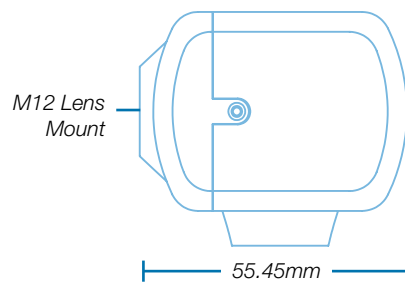

# CV506

Miniature Full-HD Camera (3G/HDSI & HDMI)

**3GSDI**

**HDMI**

**LENS**  
OPTIONS

**RS-485**  
CONTROL

**TRS AUDIO**

The Marshall CV506 captures Full-HD 1920x1080p video at up to 60 fps in a sturdy, durable form factor, and straightforward design. The CV506 is suitable for use in full-HD broadcast and Pro AV workflows including live broadcast productions, sportscast, newscast, reality television, concerts, corporate, government, courtroom, house of worship, and many more.

## PRODUCT FEATURES

- 3G/HDSI and HDMI simultaneous outputs
- 2.5 Megapixel (1/2.86") sensor (4:2:2 color)
- Interchangeable M12 lens mount (includes stock 3.6mm lens (72°H. AOV))
- Full-HD resolutions: 1920 x 1080p, 1920 x 1080i, and 1280 x 720p
- Frame rates: 60, 59.94, 50, 30, 29.97, 25, 24, 23.98 fps
- Remote adjust through RS485 (Visca) or OSD menu joystick
- Wide range of picture adjustment settings including paint (red/blue), white balance, gain control, pedestal (blacks), white clip, exposure, gamma, and more