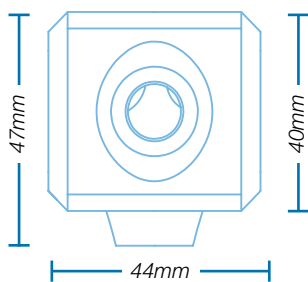

# CV506

Miniature Full-HD Camera (3G/HDSI & HDMI)

**3GSDI**

**HDMI**

**LENS**  
OPTIONS

**RS-485**  
CONTROL

**TRS AUDIO**

The Marshall CV506 captures Full-HD 1920x1080p video at up to 60 fps in a sturdy, durable form factor, and straightforward design. The CV506 is suitable for use in full-HD broadcast and Pro AV workflows including live broadcast productions, sportscast, newscast, reality television, concerts, corporate, government, courtroom, house of worship, and many more.

## PRODUCT FEATURES

- 3G/HDSI and HDMI simultaneous outputs
- 2.5 Megapixel (1/2.86") sensor (4:2:2 color)
- Interchangeable M12 lens mount (includes stock 3.6mm lens (72°H. AOV))
- Full-HD resolutions: 1920 x 1080p, 1920 x 1080i, and 1280 x 720p
- Frame rates: 60, 59.94, 50, 30, 29.97, 25, 24, 23.98 fps
- Remote adjust through RS485 (Visca) or OSD menu joystick
- Wide range of picture adjustment settings including paint (red/blue), white balance, gain control, pedestal (blacks), white clip, exposure, gamma, and more