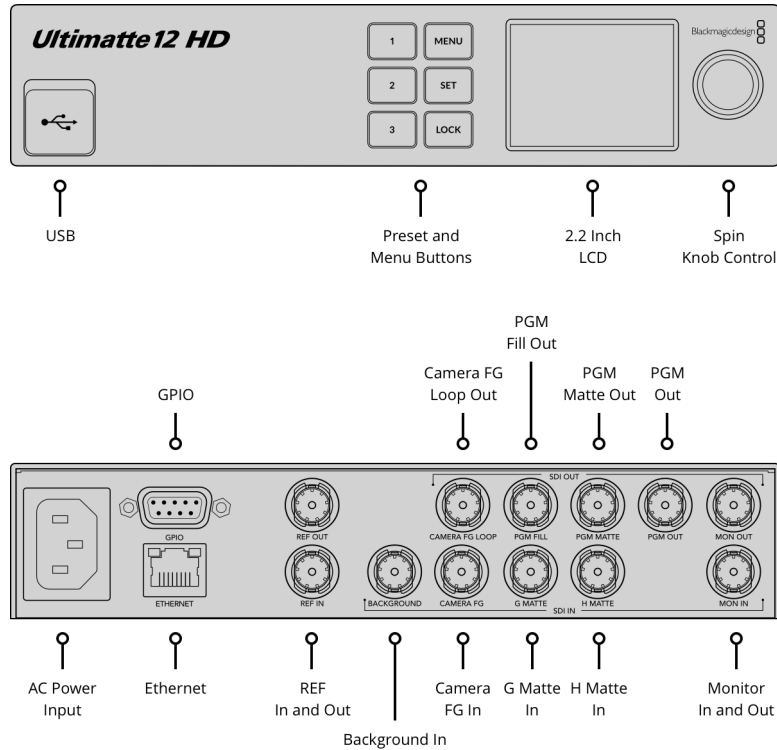

Ultimatte 12 HD

Ultimatte 12 HD is an advanced real time compositing processor designed for keying live action video with next generation broadcast graphics, virtual sets and more. Ultimatte 12 HD features new algorithms and color science, incredible edge handling and color separation, amazing color fidelity, and better spill suppression than ever before. The high performance 3G-SDI design gives you the power to work in HD with sub pixel processing for an amazing image.

\$895

Connections

SDI Video Inputs
5

SDI Video Outputs
4

SDI Video Loop Outputs
1
reclocked SD or HD Camera FG.

SDI Rates
270Mb, 1.5G, 3G.

Video Input Re-Sync
On all inputs.

Reference Connections
1 x BNC In, 1 x BNC Out.
Tri-Sync or Black Burst.

GPIO
DE15

Ethernet
Up to 1Gb/s for device control and loading stills into Media Pool.

Computer Interface
1 x USB-C 3.0 for device configuration and software updates.

Standards

SD Video Standards

525i59.94 NTSC, 625i50 PAL

Displays

Built in 2.2 inch color display for device name, video preview, video standard audio meters, status and menus.

Control

Front Panel 2.2 inch color display, 3 preset buttons, 3 menu buttons and spin knob.	Control Connection Network or direct Ethernet connection to a computer running Ultimatte Software Control or Ultimatte Smart Remote 4.	Software Control Ultimatte Software Control supported on Mac™ or Windows™ computers.
		Hardware Control Panel Ultimatte Smart Remote 4