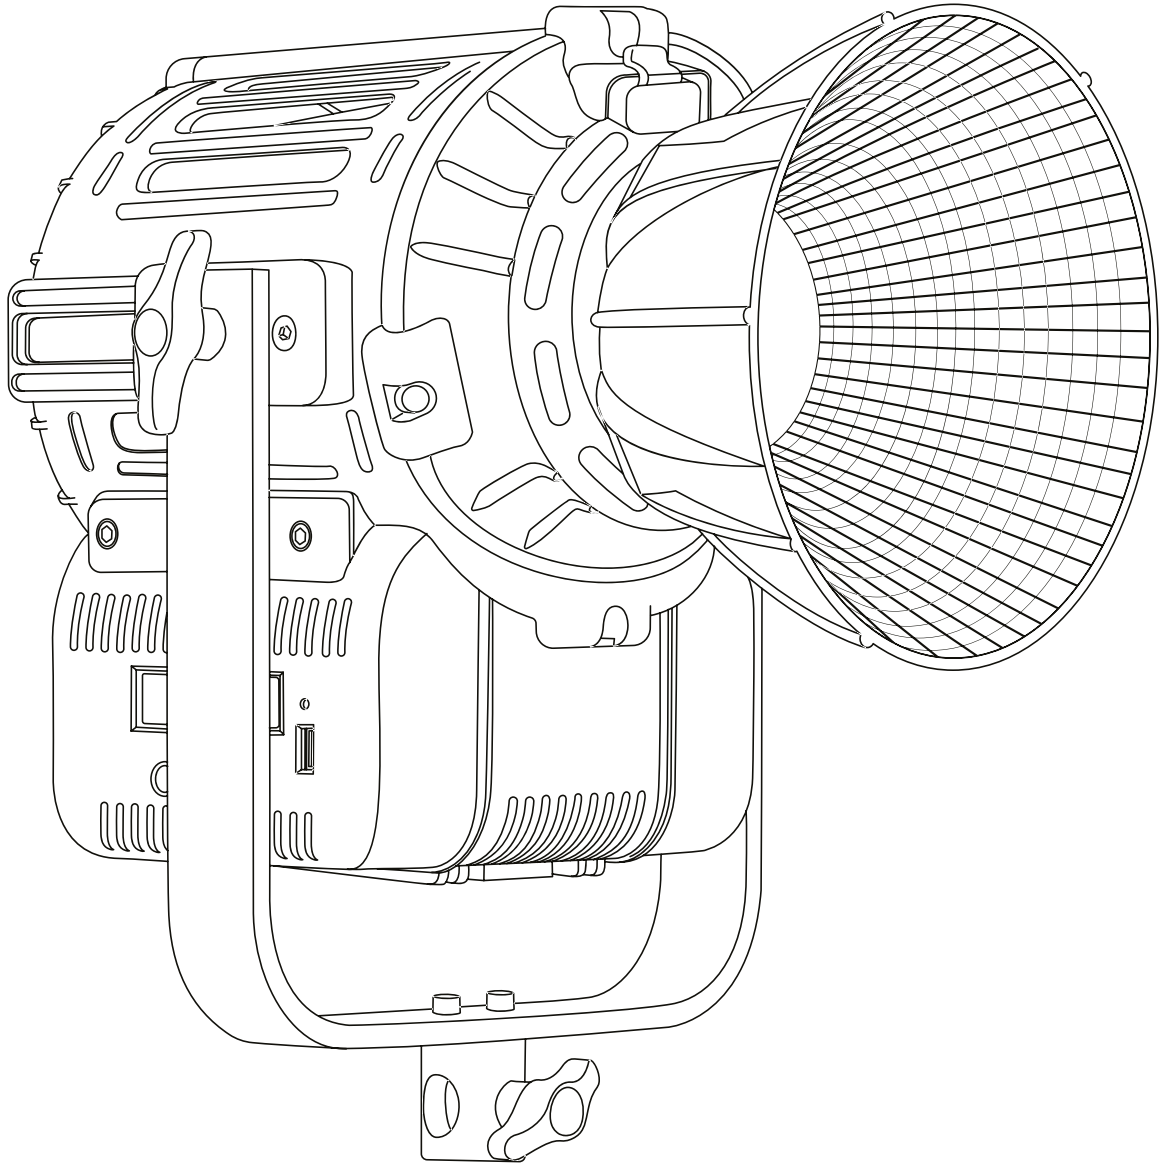

**Lupo**  
Made in Italy

---

Cod 900

# Movielight 300 PRO

## Technical Data

Dimensions (cm)	212 x 274 x 352 mm
Dimensions (in)	8.3 x 10.7 x 13.8 in
Weight (kg)	5 kg
Weight (lb)	11 lb
CRI (Colour Rendering Index)	96
TLCI (Television Lighting Consistency Index)	98
LED COB	200 W
Dimmer 0 - 100	included
Dimming curves mode	Linear, Exponential, Logarithmic
Connection for 14.8 V battery with standard XLR 4 pin connector (pin 1: negative / pin 4: positive)	included
Standard XLR 5 pin connectors to DMX console	included
Bluetooth Long Range	included
Accessory type	Bowens Mount
Parabolic Hyper Reflector	included
Watt consumption	220 W
Firmware upgrades	through USB port
Colour temperature	5600 K
Voltage AC	90 V - 240 V
Voltage DC	14.8 V
Light beam	85° (bare bulb) - 55° (with hyper reflector)
Frequency (input)	50 / 60 Hz
Compliance	CE
Remote control	Bluetooth Long Range / DMX / RDM
Ambient temperature	Max: + 45°C / Min: - 10°C