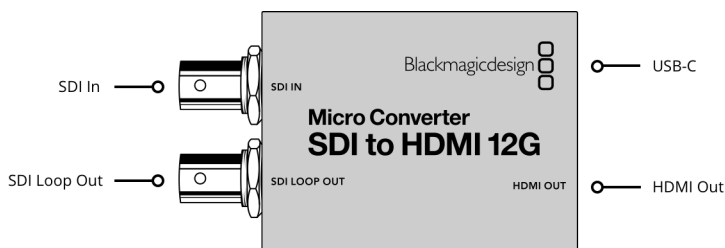

Micro Converter SDI to HDMI 12G

\$129

The world's smallest 12G-SDI to HDMI broadcast quality converter! Blackmagic Micro Converter SDI to HDMI 12G is a miniaturized broadcast quality video converter that's been specifically designed for professional monitoring. It includes a 33 point 3D LUT for color calibrating any monitor, projector or television. Micro Converters feature full size HDMI and professional 12G-SDI connections for working with all NTSC, PAL, 720p, 1080p, 1080PsF, 1080i and 2160p rates, including 4K DCI at 24/47.95/48. You can power it over USB from a television or a mobile phone charger!

Connections

SDI Video Inputs

1

SDI Video Outputs

1 x loop out.

HDMI 2.0 Video Outputs

1 x type A.

SDI Rates

270Mb, 1.5G, 3G, 6G, 12G.

Multi Rate Support

Auto detection of SD, HD, 2K, Ultra HD and 4K.

Updates, Configurations and Power

USB Type-C.

Standards

SD Video Standards

525i59.94 NTSC, 625i50 PAL