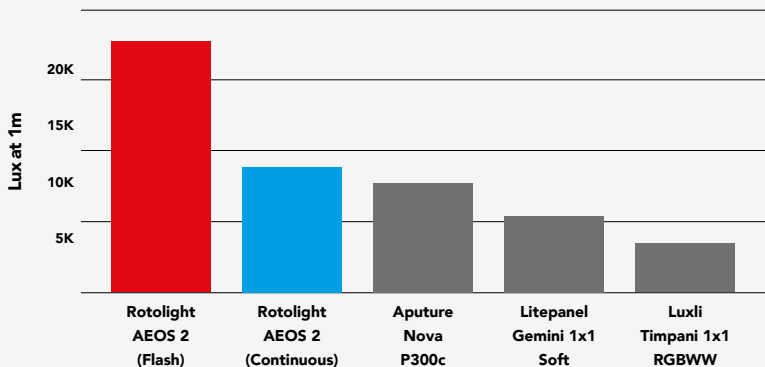

Brightness at 1m (peak output)

	Rotolight AEOS 2	Aputure Nova P300c	Litepanel Astra 6X Bi	Litepanel Gemini 1x1Soft	Luxli Timpani 1x1 RGBWW
Touchscreen Interface	✓	✗	✗	✗	✗
Electronic Diffusion	✓	✗	✗	✗	✗
High Speed Sync Flash	✓	✗	✗	✗	✗
Peak Brightness (1m)	9230 lux	9000 lux	2651 lux	5544 lux	3430 lux
Digital Filters	2500	300	✗	600	150
Colour Accuracy TLCI	99	95	95	97	95
Weight	1.4kg	10.35kg	3.2kg	5.31kg	3.15kg
Power Consumption	120W	360W	105W	200W	120W