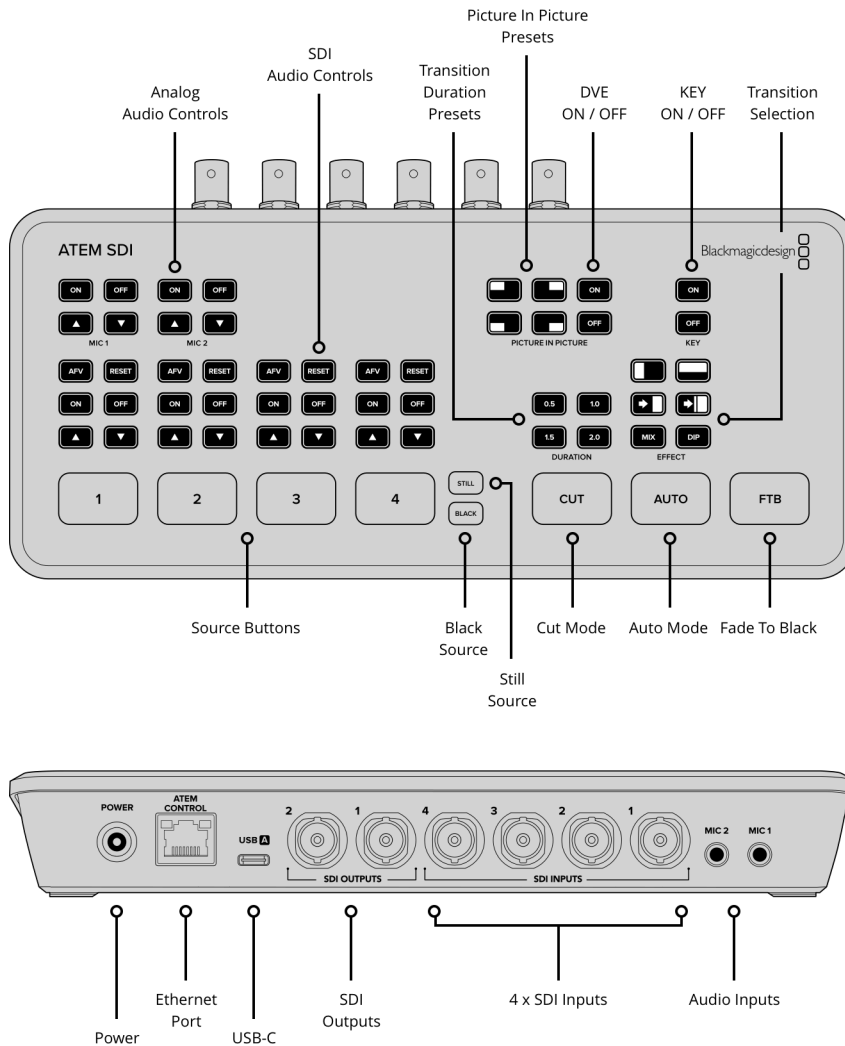

ATEM SDI

ATEM SDI is fast to set up and easy to use. It includes 4 standards converted SDI inputs, USB webcam, 2 SDI outputs, Fairlight audio mixer with EQ and dynamics, DVE for picture in picture, transition effects, green screen chroma key, 20 stills media pool for titles and free ATEM Software Control.

Total Audio Inputs

2 x 3.5mm stereo mini jack.

Total Audio Outputs

None, embedded audio only.

Timecode Connection

None

SDI Video Inputs

4 x 3G-SDI, 10-bit HD switchable.

2 channel embedded audio.

Video Input Re-Sync

On all 4 SDI inputs.

Frame Rate and Format Converters

On all 4 SDI inputs.

SDI Program Outputs

2

Ethernet

Ethernet supports 10/100 BaseT for software control, software updates and direct or network panel connection.

Computer Interface

1 x USB Type-C 2.0 for webcam out, software control, software updates and panel connection.